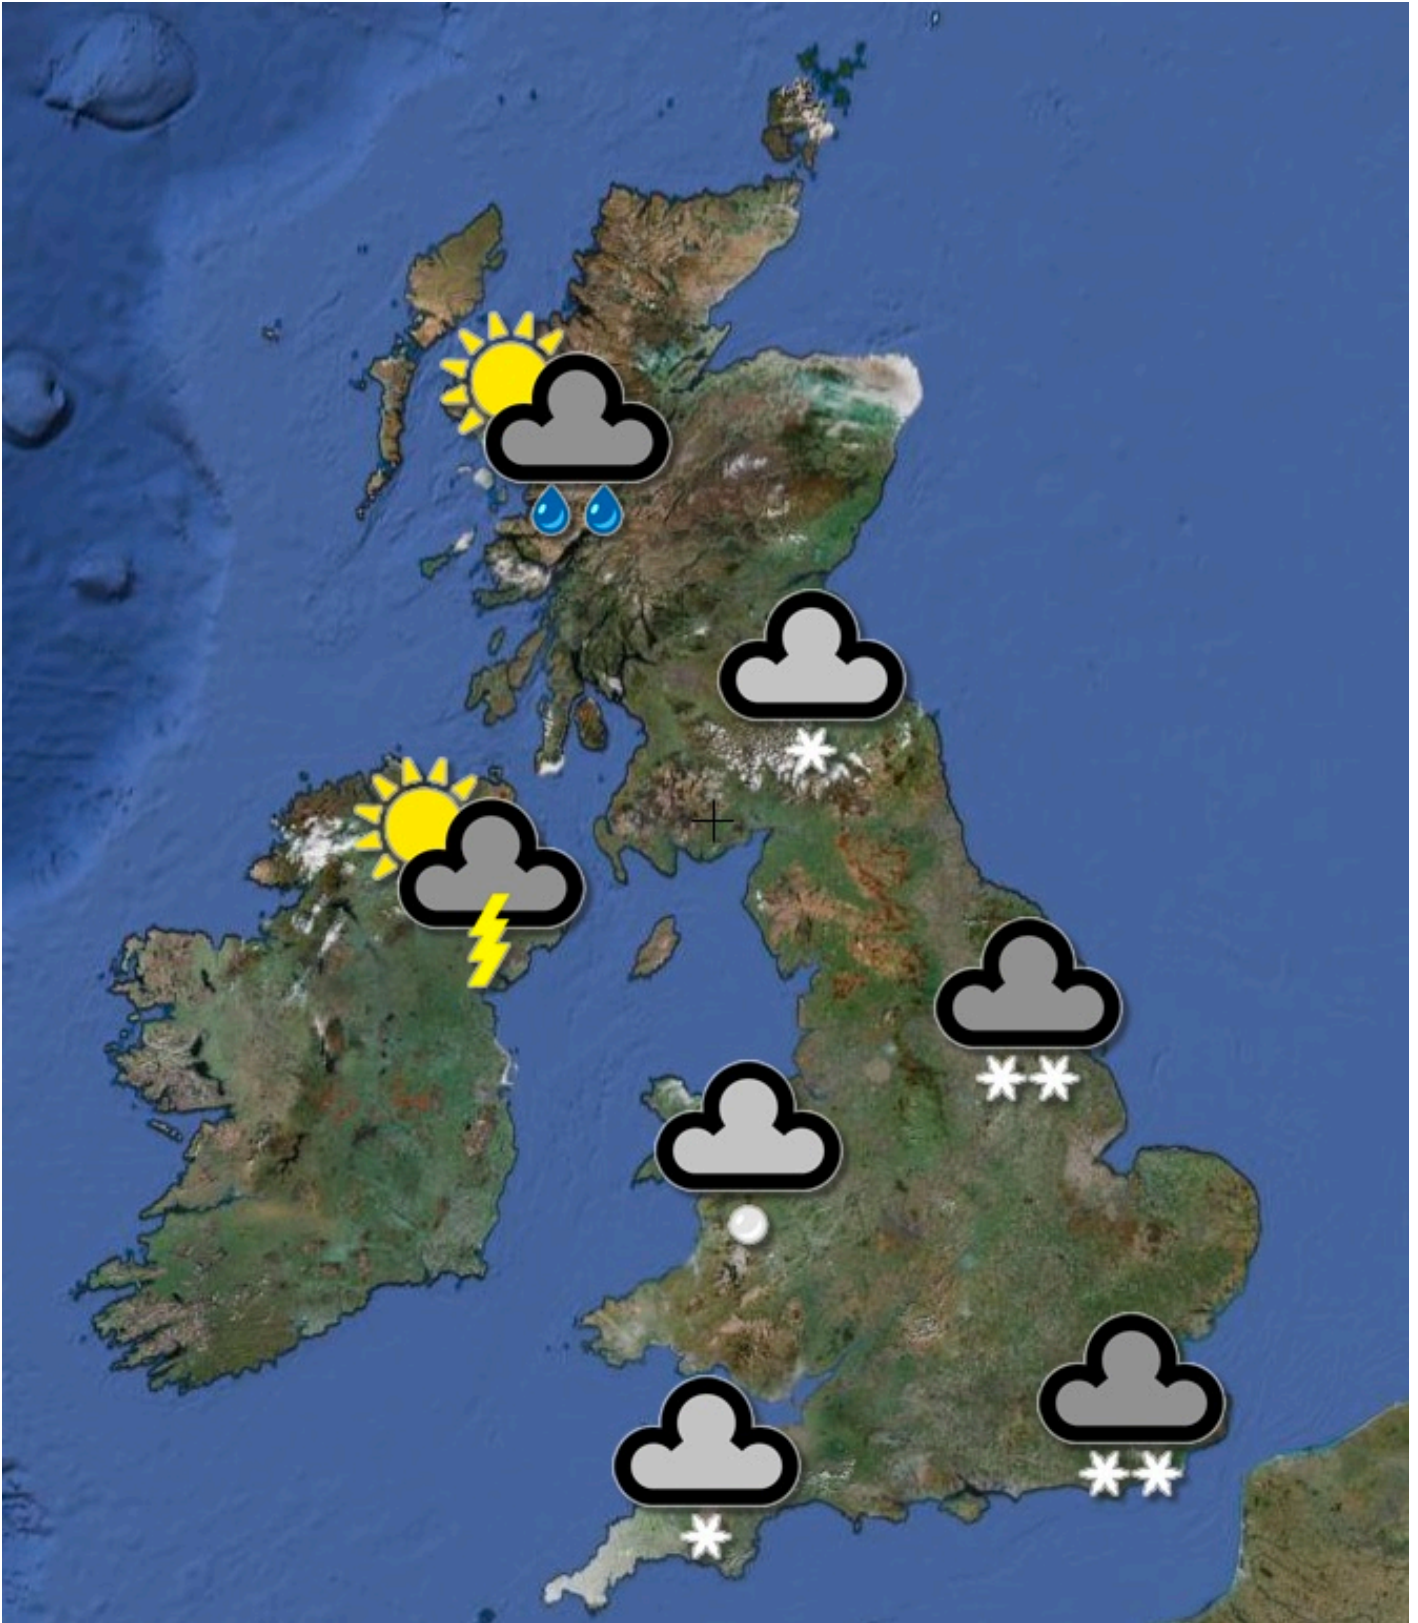

Created using <http://www.watbot.co.uk/ria/wxforecast/> and [Google Maps](https://www.google.com/maps)

Created using <http://www.watbot.co.uk/ria/wxforecast/> and [Google Maps](https://www.google.com/maps)

Created using <http://www.watbot.co.uk/ria/wxforecast/> and [Google Maps](https://www.google.com/maps)