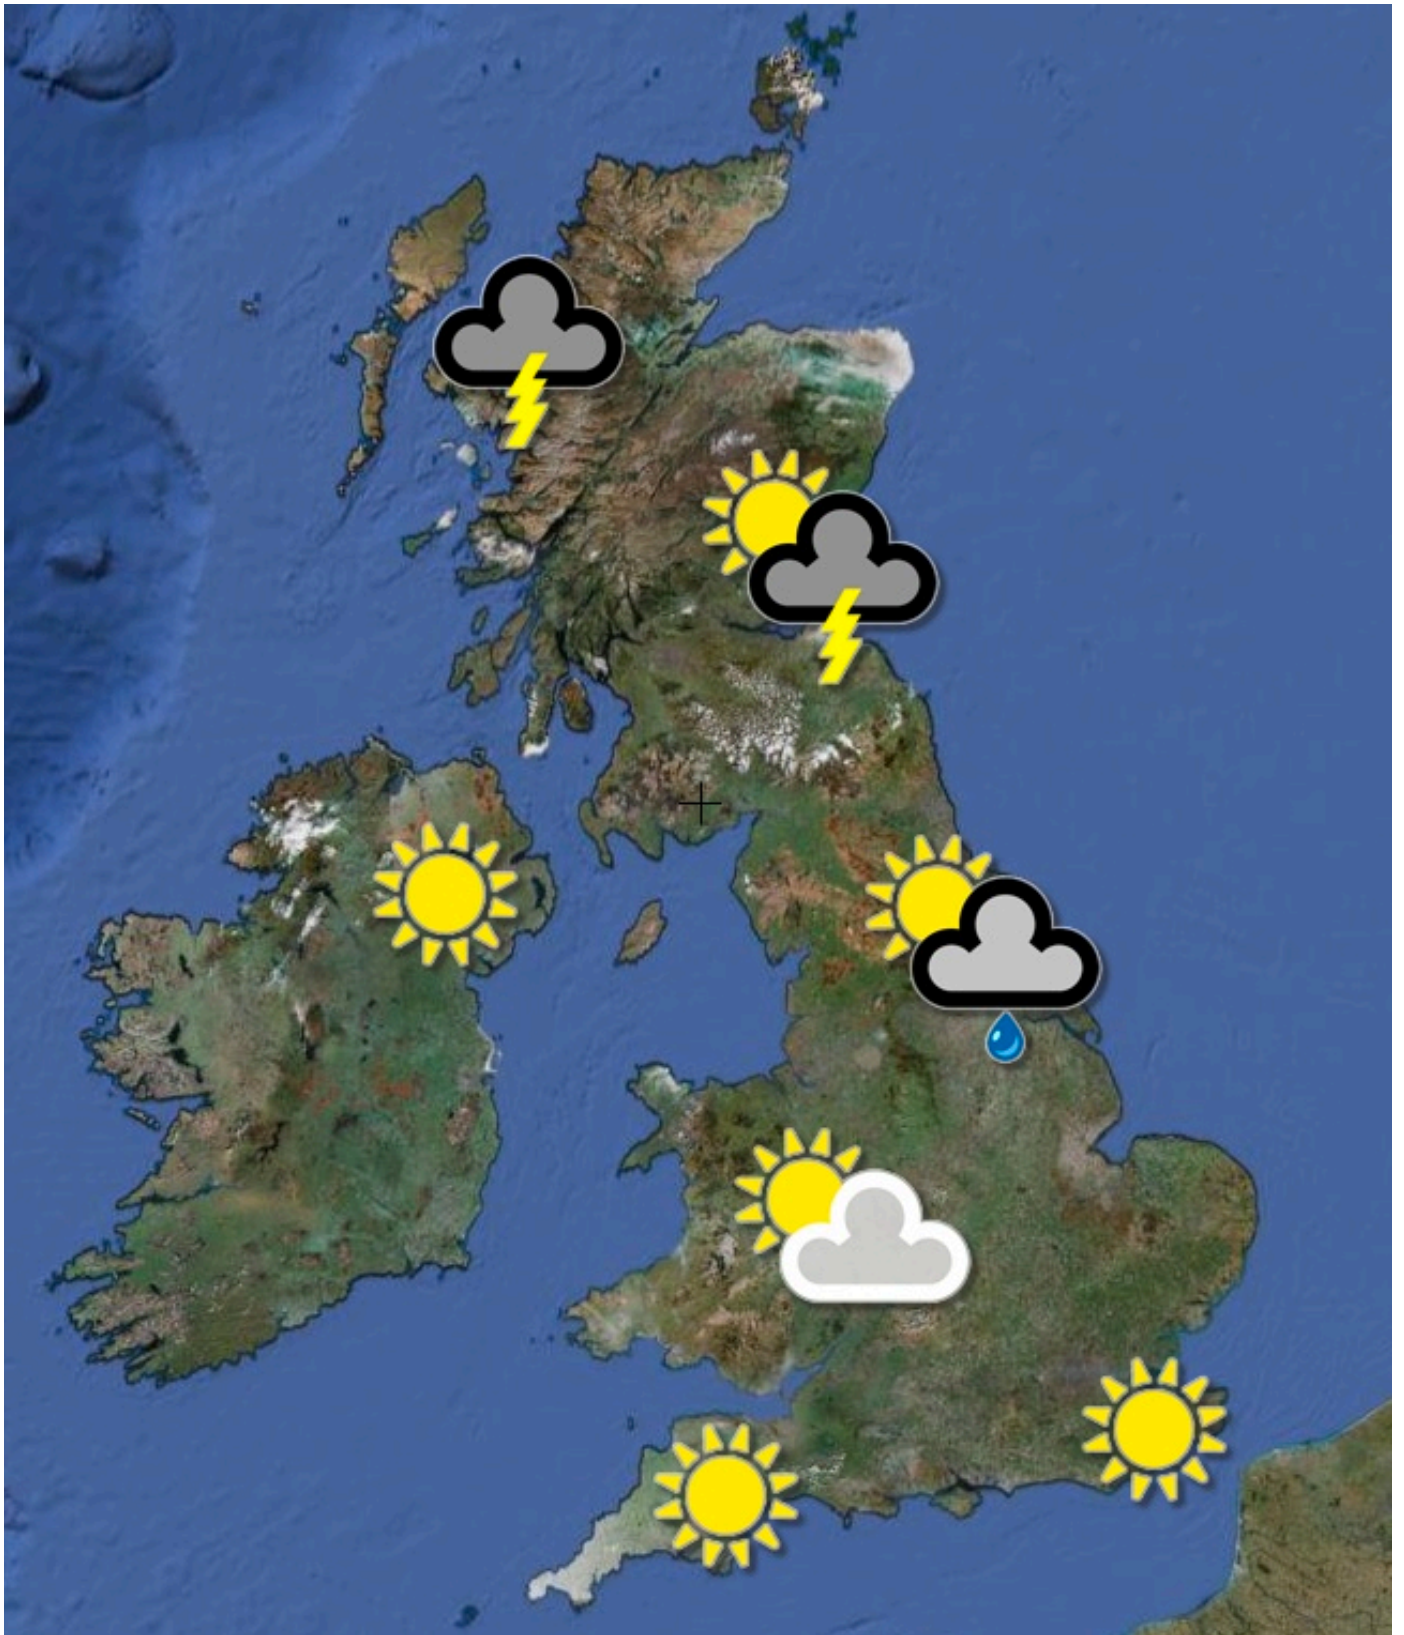

Created using <http://www.watbot.co.uk/ria/wxforecast/> and [Google Maps](https://www.google.com/maps)