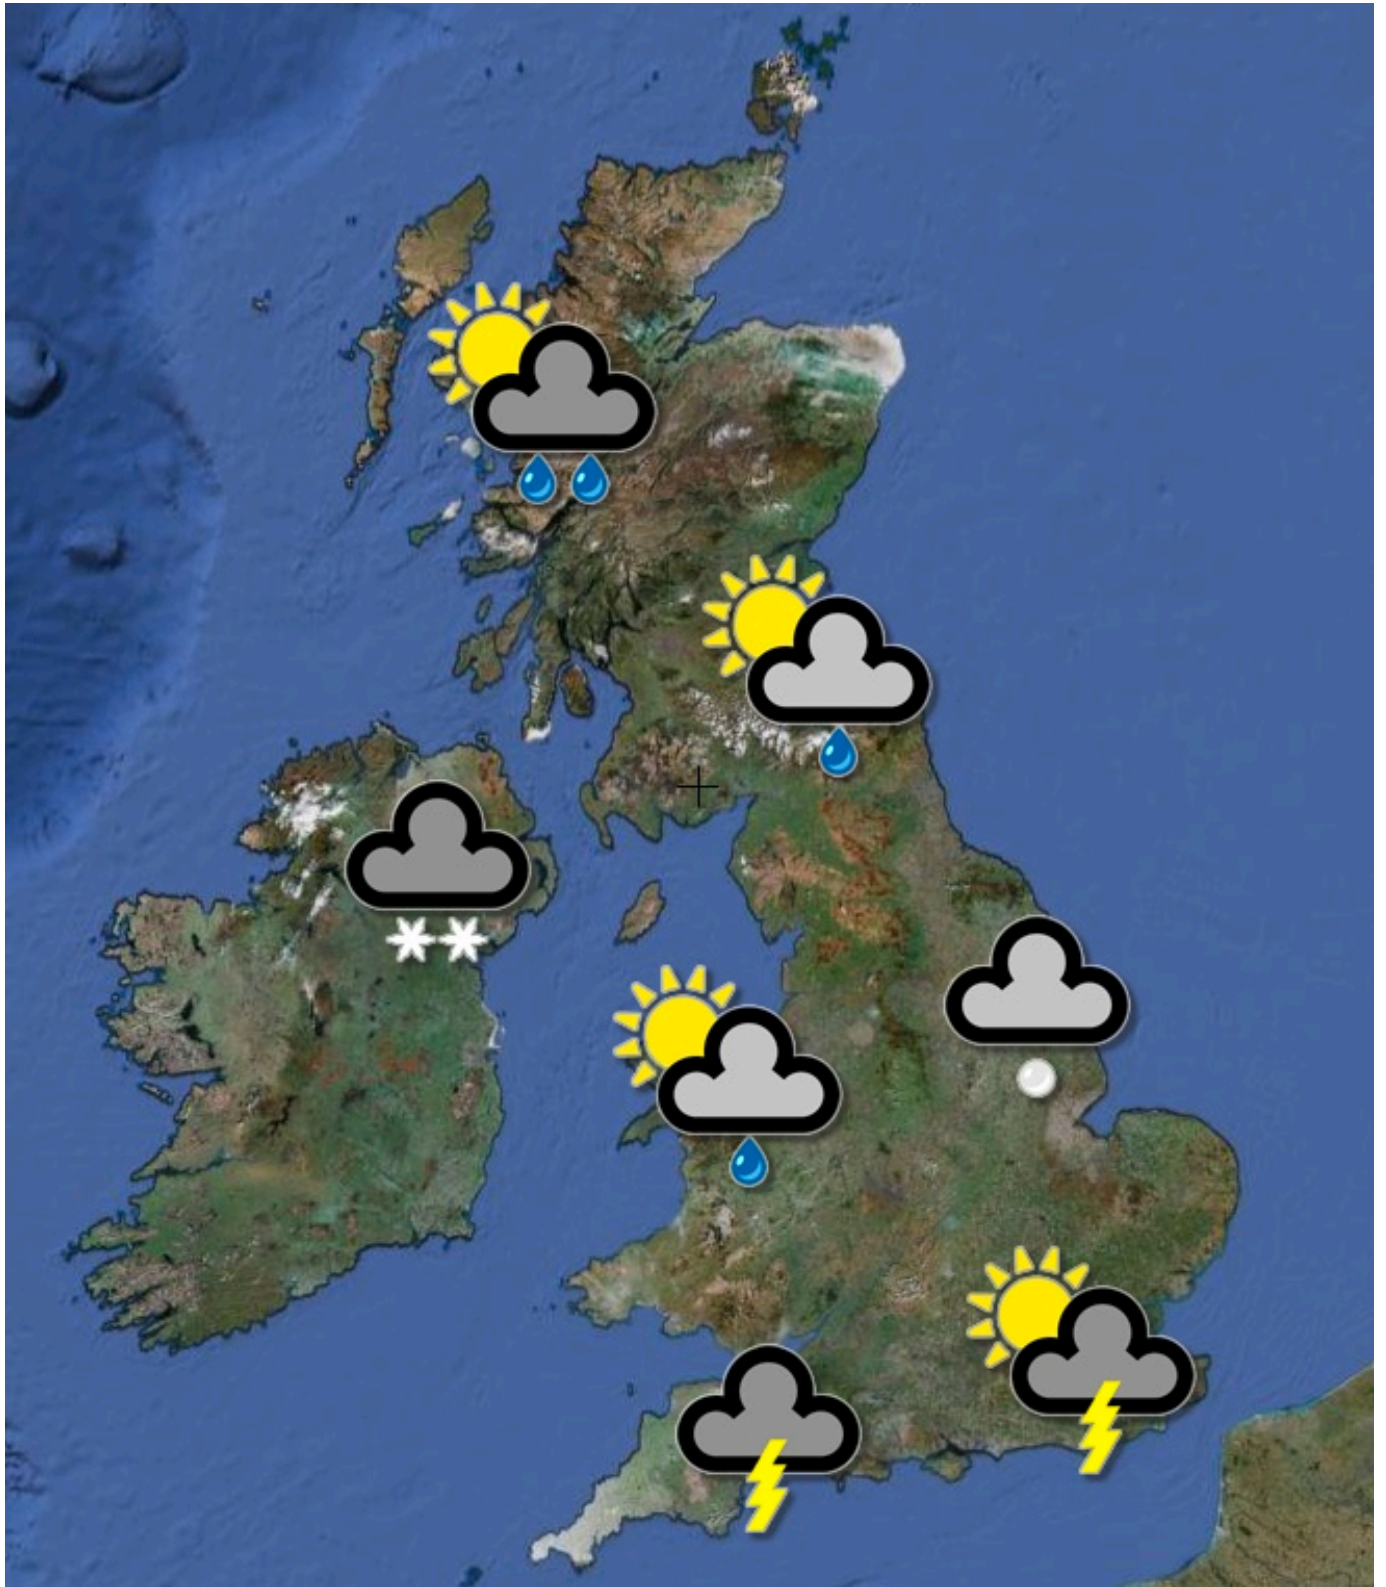

Created using <http://www.watbot.co.uk/ria/wxforecast/> and [Google Maps](https://www.google.com/maps)

Created using <http://www.watbot.co.uk/ria/wxforecast/> and [Google Maps](https://www.google.com/maps)

Created using <http://www.watbot.co.uk/ria/wxforecast/> and [Google Maps](https://www.google.com/maps)