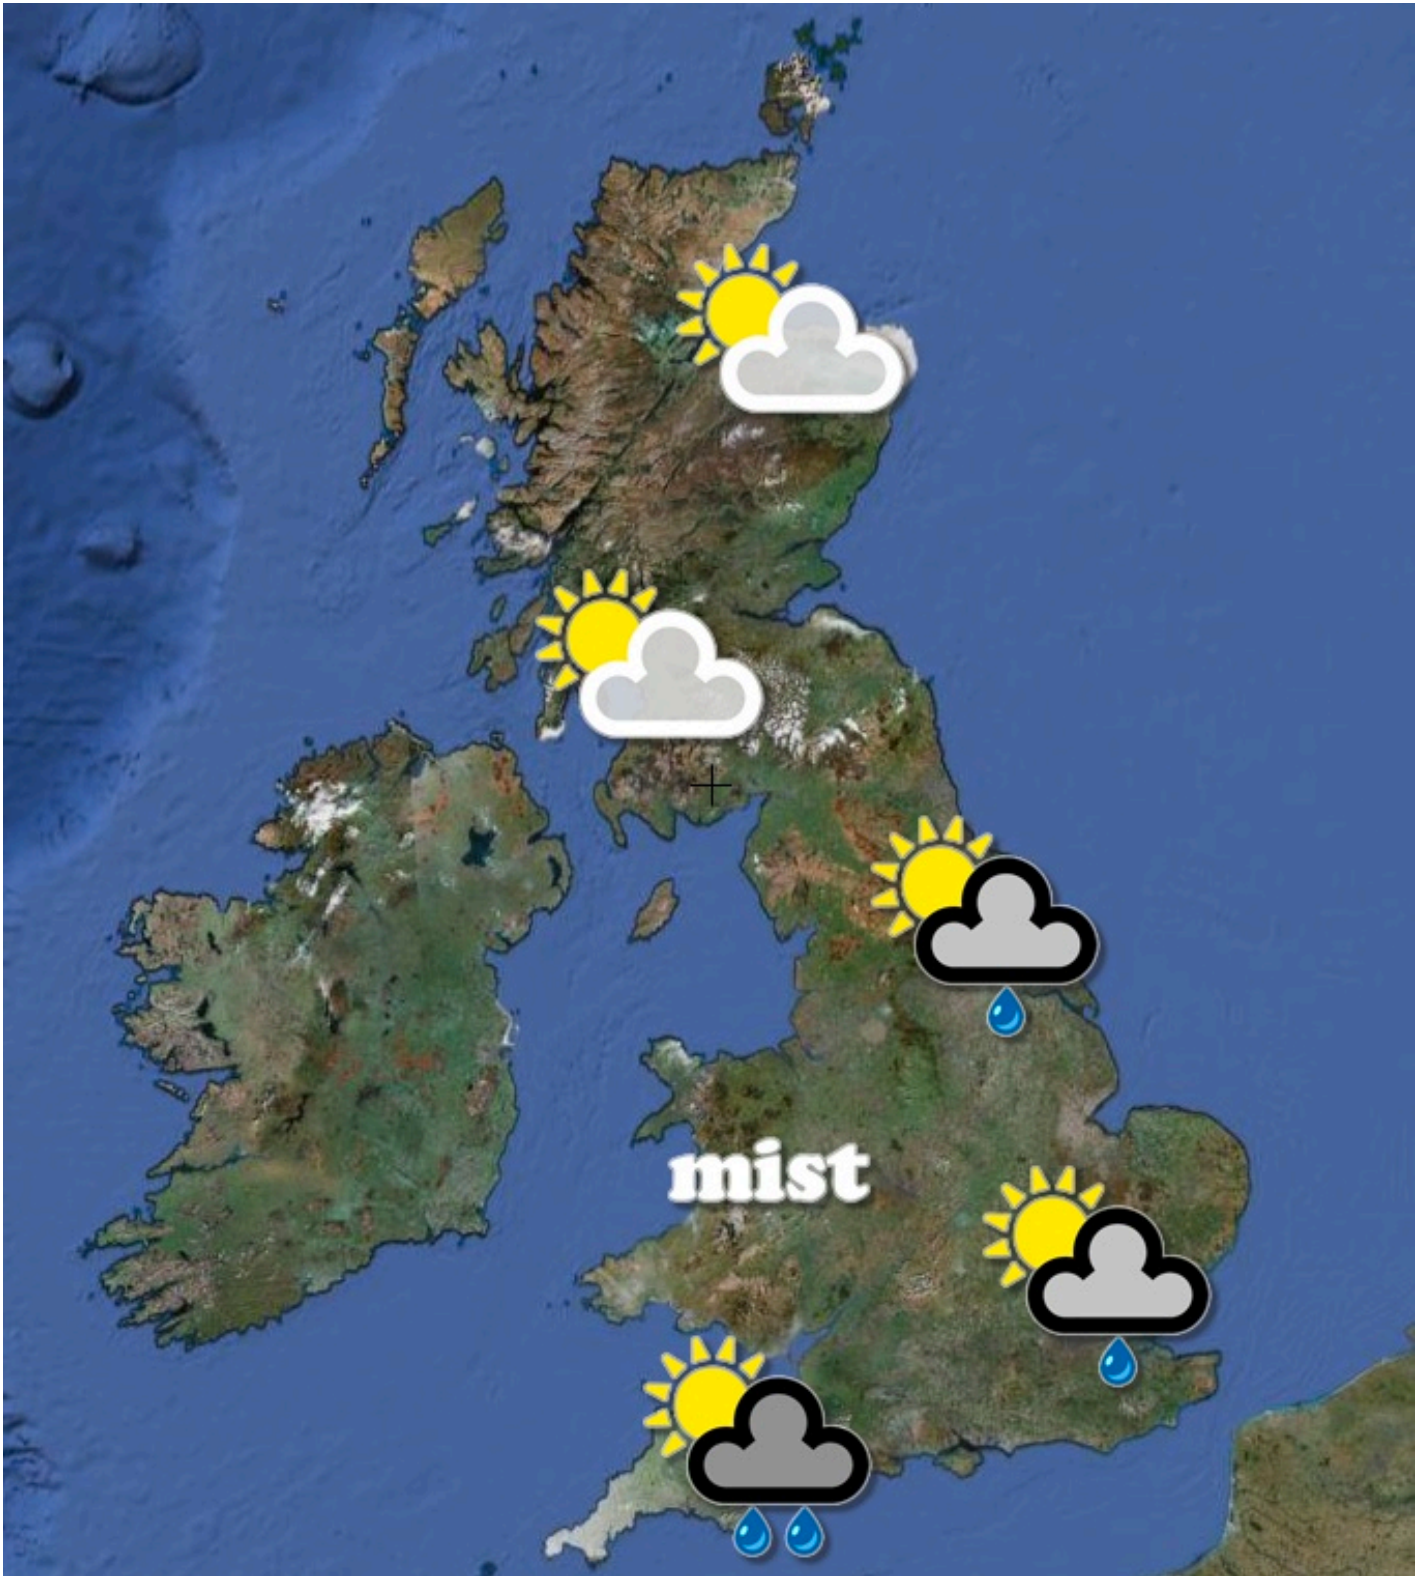

Created using <http://www.watbot.co.uk/ria/wxforecast/> and [Google Maps](https://www.google.com/maps)