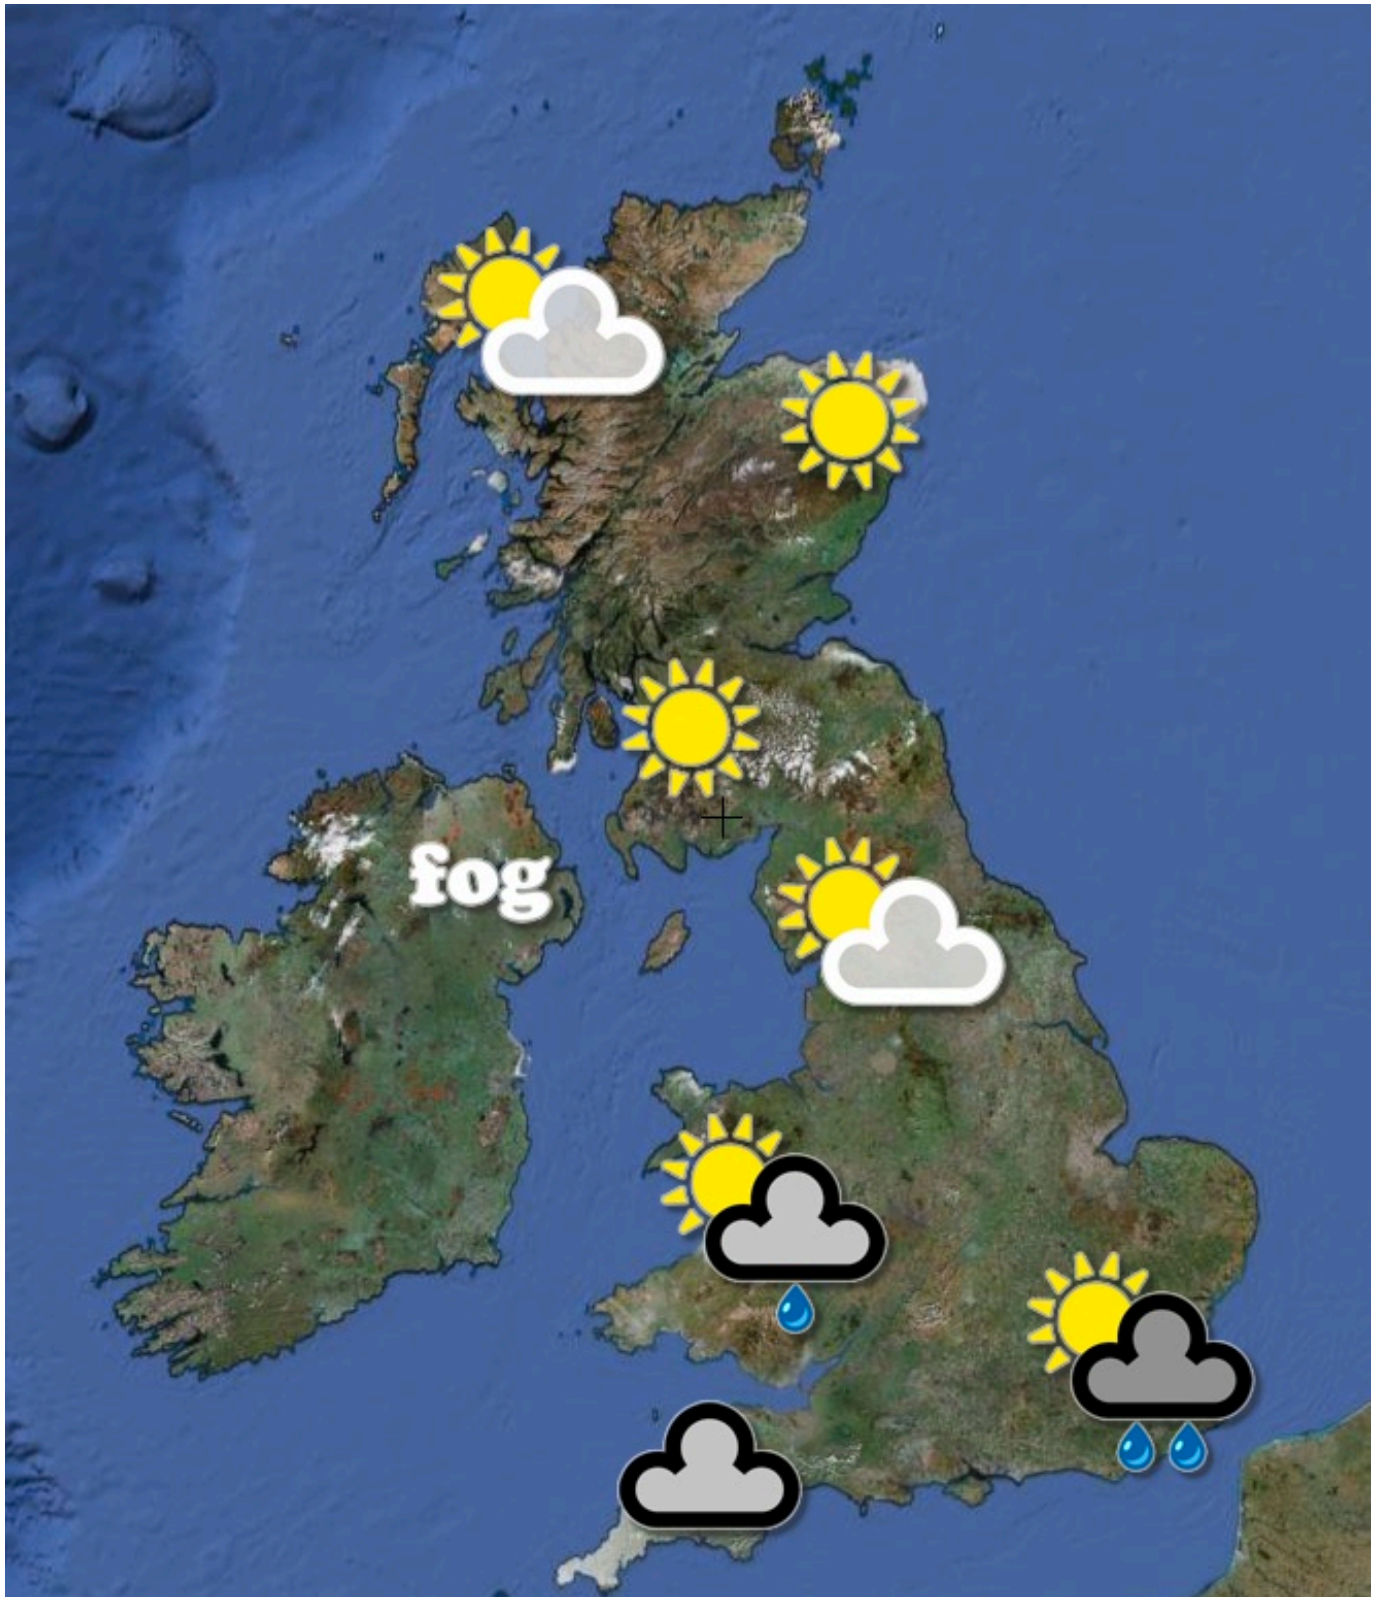

Created using <http://www.watbot.co.uk/ria/wxforecast/> and [Google Maps](https://www.google.com/maps)

Created using <http://www.watbot.co.uk/ria/wxforecast/> and [Google Maps](https://www.google.com/maps)