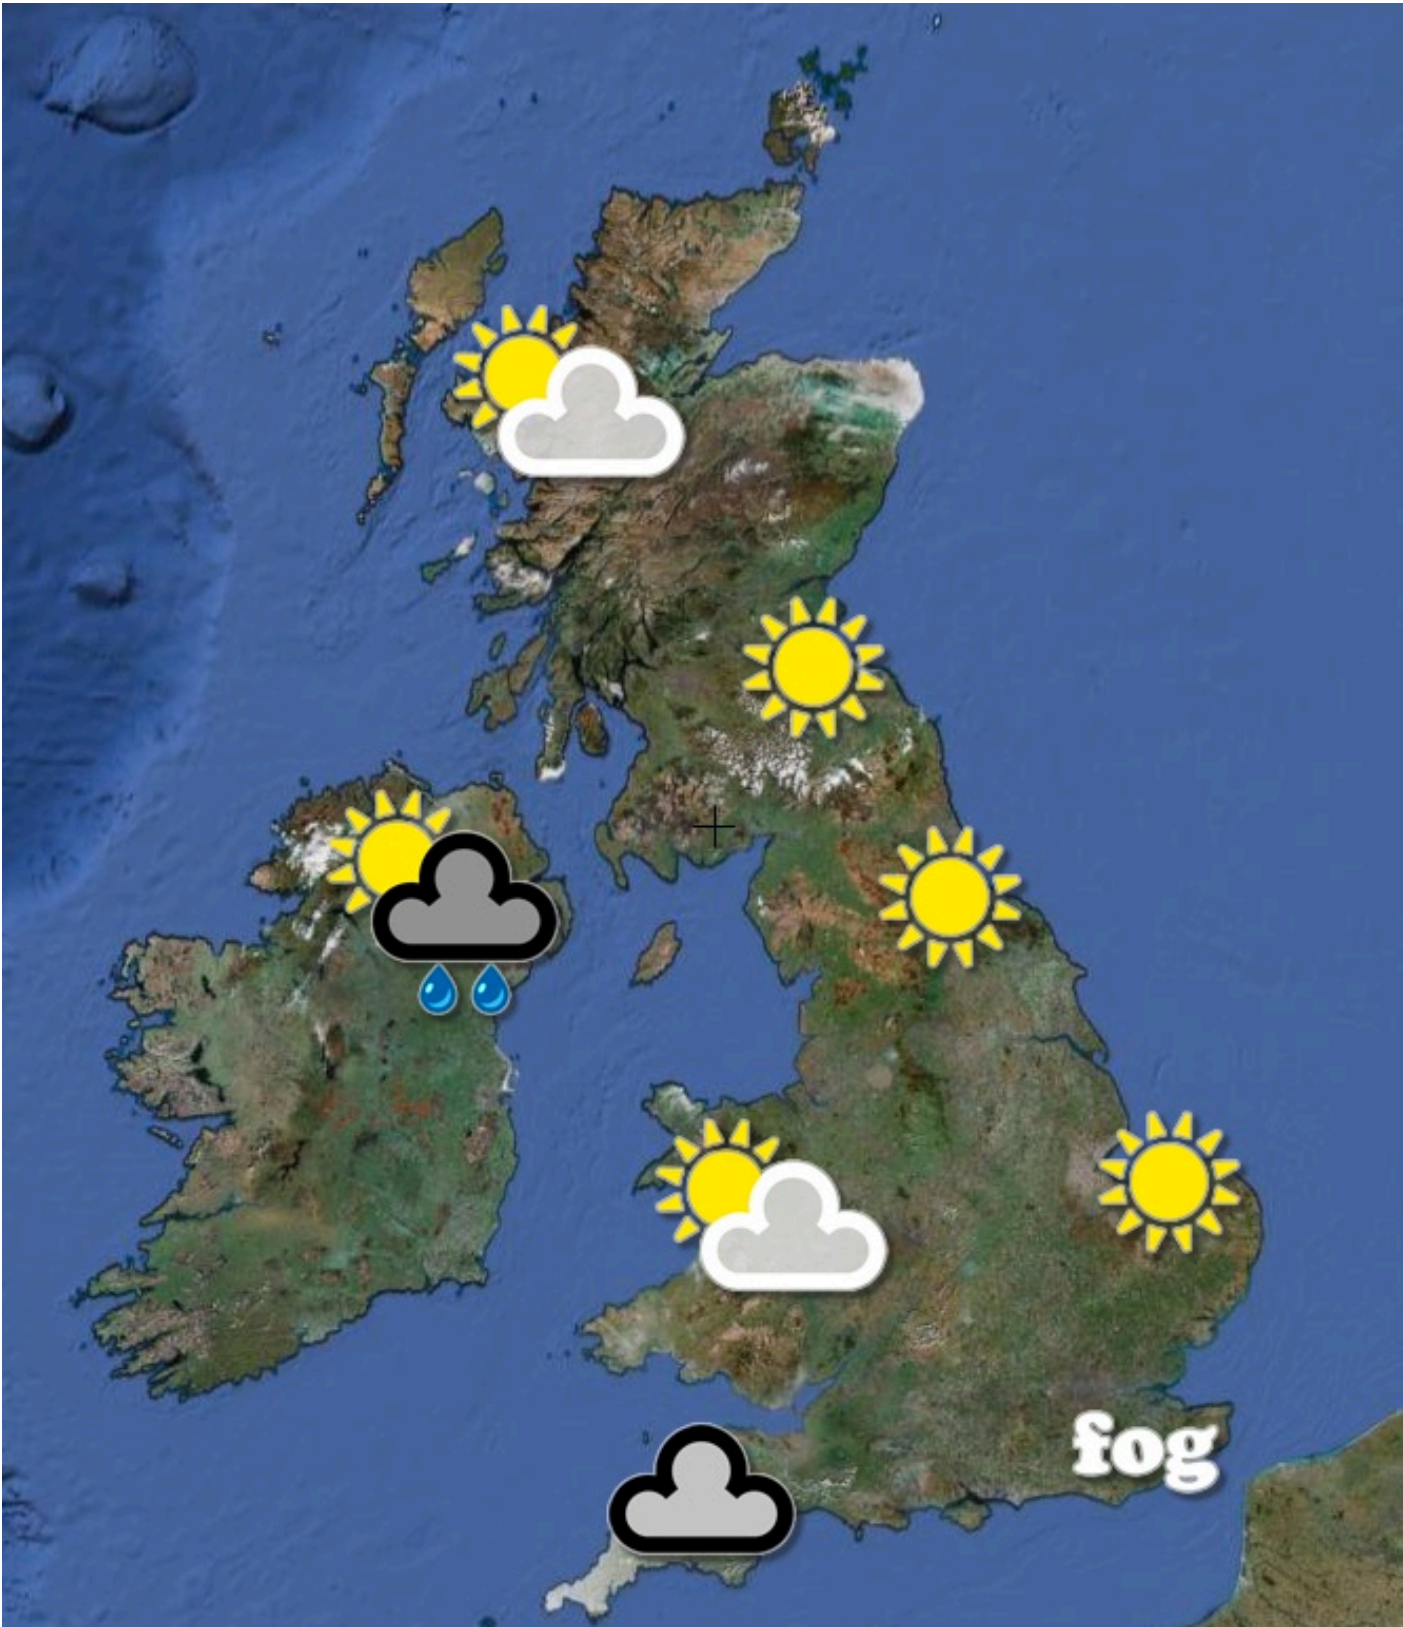

Created using <http://www.watbot.co.uk/ria/wxforecast/> and [Google Maps](https://www.google.com/maps)

Created using <http://www.watbot.co.uk/ria/wxforecast/> and [Google Maps](https://www.google.com/maps)