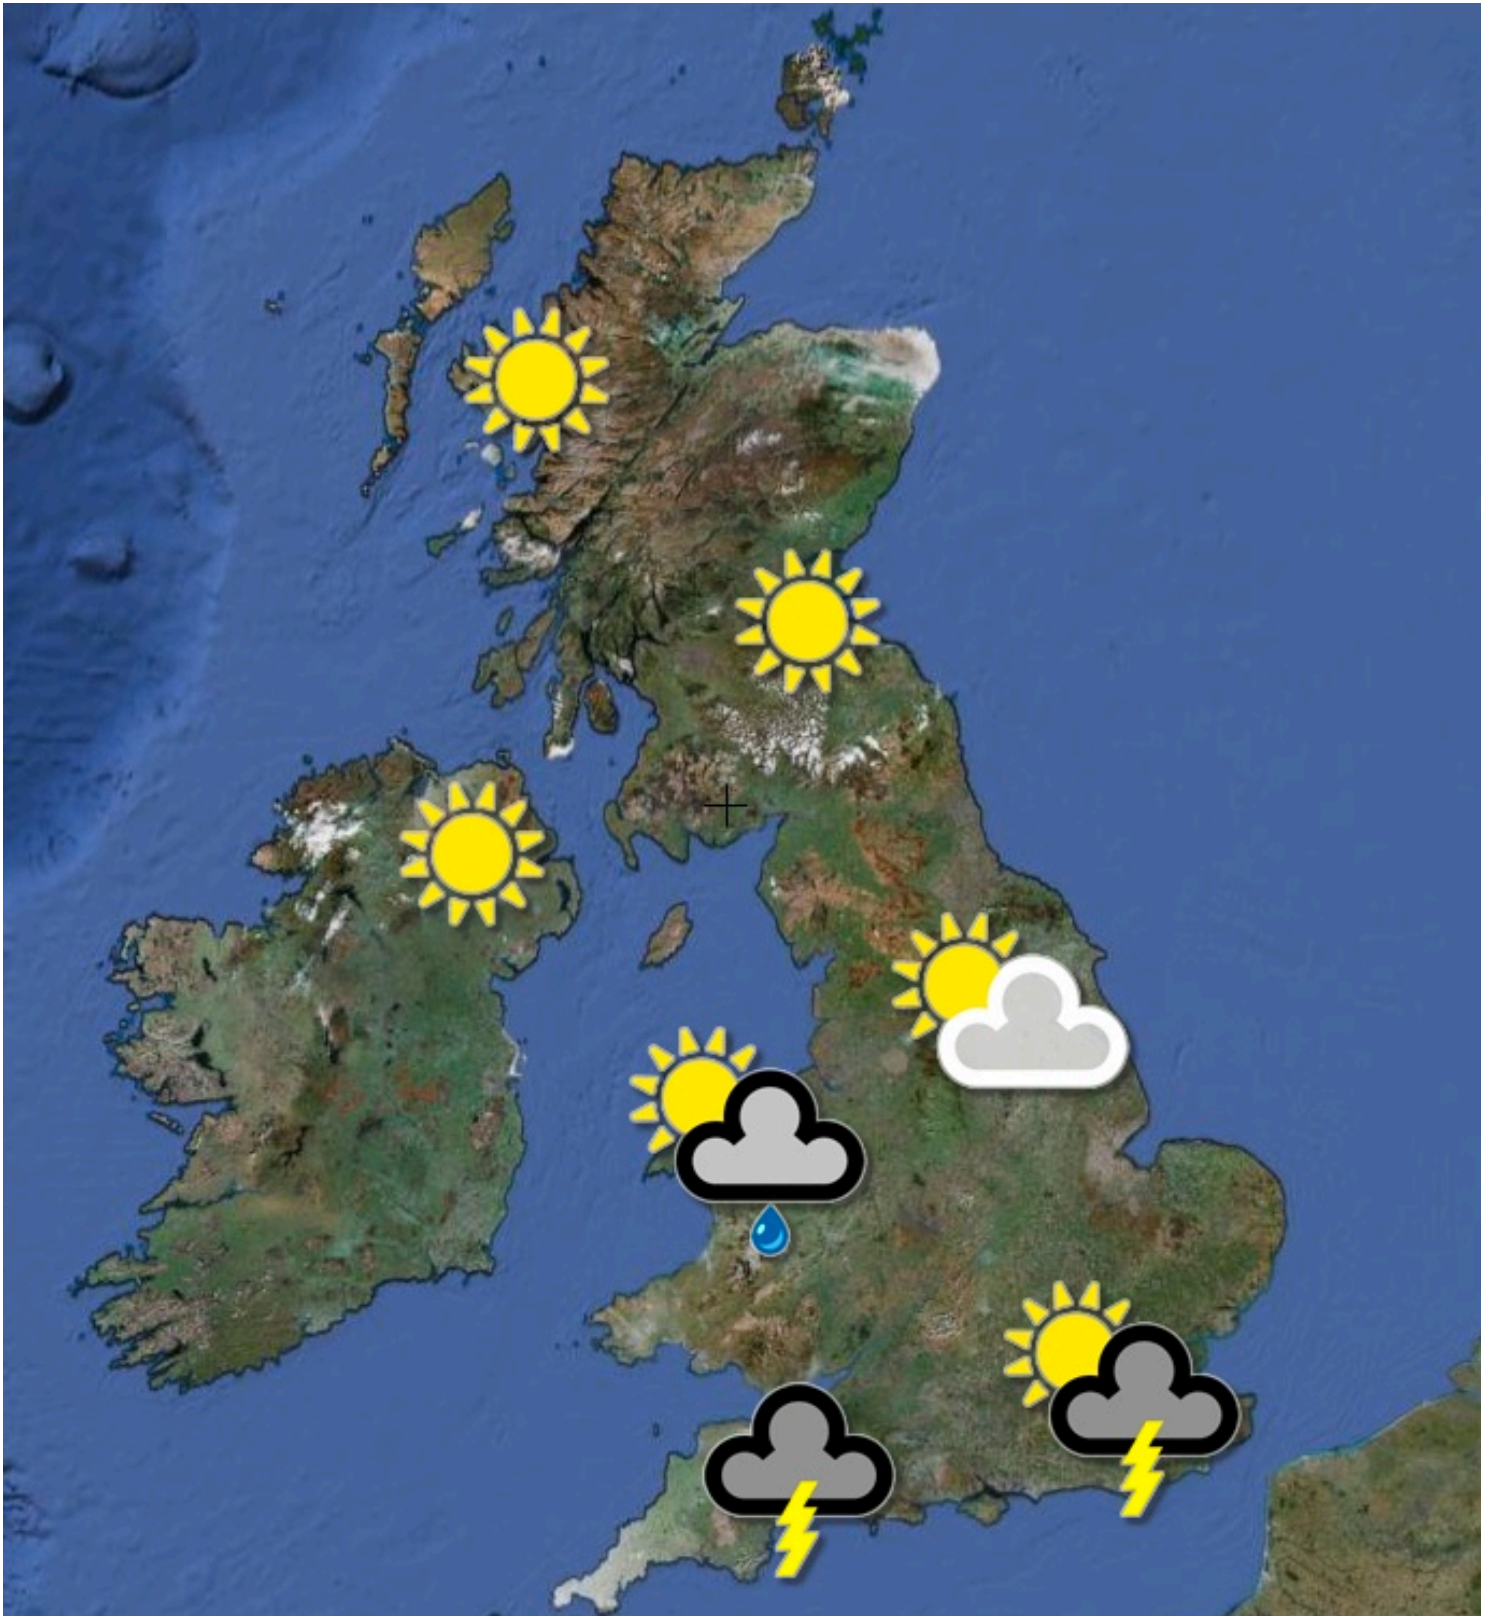

Created using <http://www.watbot.co.uk/ria/wxforecast/> and [Google Maps](https://www.google.com/maps)

Created using <http://www.watbot.co.uk/ria/wxforecast/> and [Google Maps](https://www.google.com/maps)