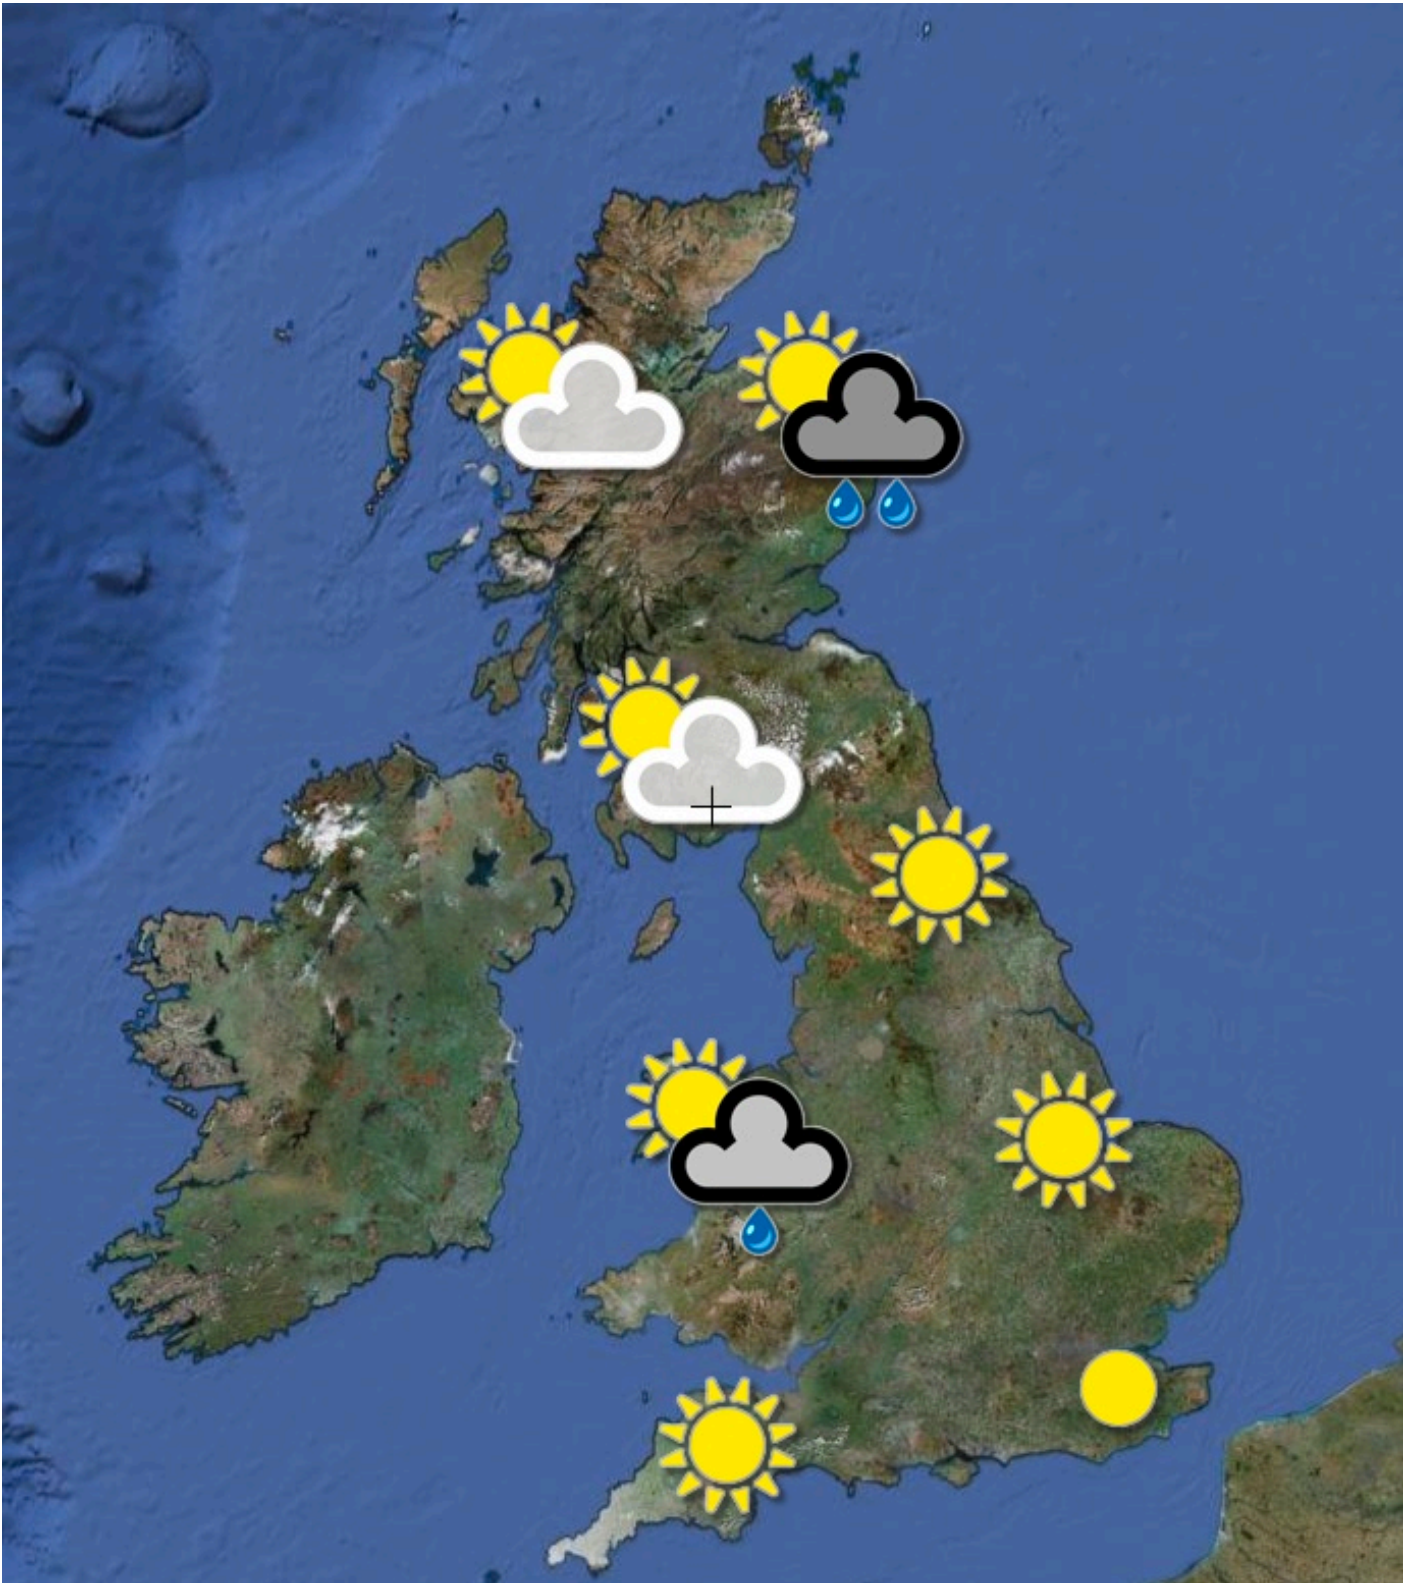

Created using <http://www.watbot.co.uk/ria/wxforecast/> and [Google Maps](https://www.google.com/maps)

Created using <http://www.watbot.co.uk/ria/wxforecast/> and [Google Maps](https://www.google.com/maps)

Created using <http://www.watbot.co.uk/ria/wxforecast/> and [Google Maps](https://www.google.com/maps)